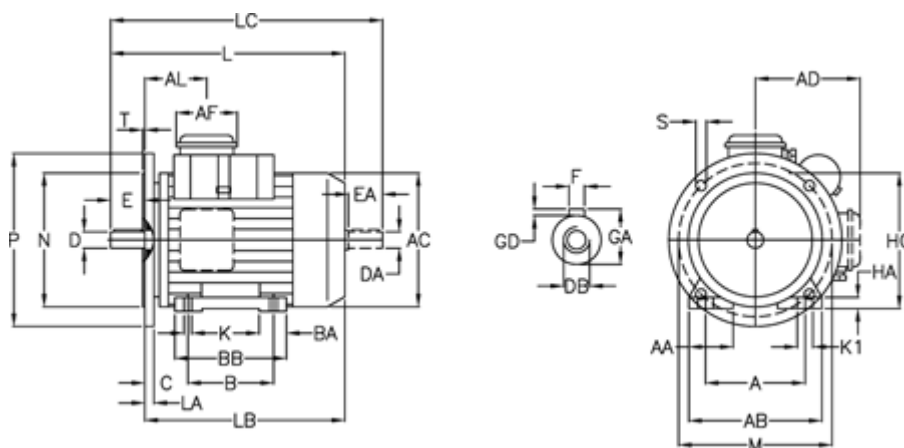

Article number: 25018667102

Description: ICME Single-phase motor M71 B6 0,18KW  
6 - 900 rpm 1x230 Volt 50Hz B3/B5 with running capacitor

## Measures

A = 112	BA = 22	EA = 30	K = 7	P = 160
A/F = 70	BB H7 = 109	F = 5	K1 = 17	S = 9.5
AA = 30	C = 45	GA = 16	L = 247	T = 3.5
AB = 144	CA = 86	GD = 5	LA = 10	
AC = 137	D = 14	H = 71	LB = 217	
AD = 107	DA = 14	HA = 12	LC = 281	
AL = 76	DB = M5	HC = 143	M = 130	
B = 90	E = 30	HD = 178	N = 110	